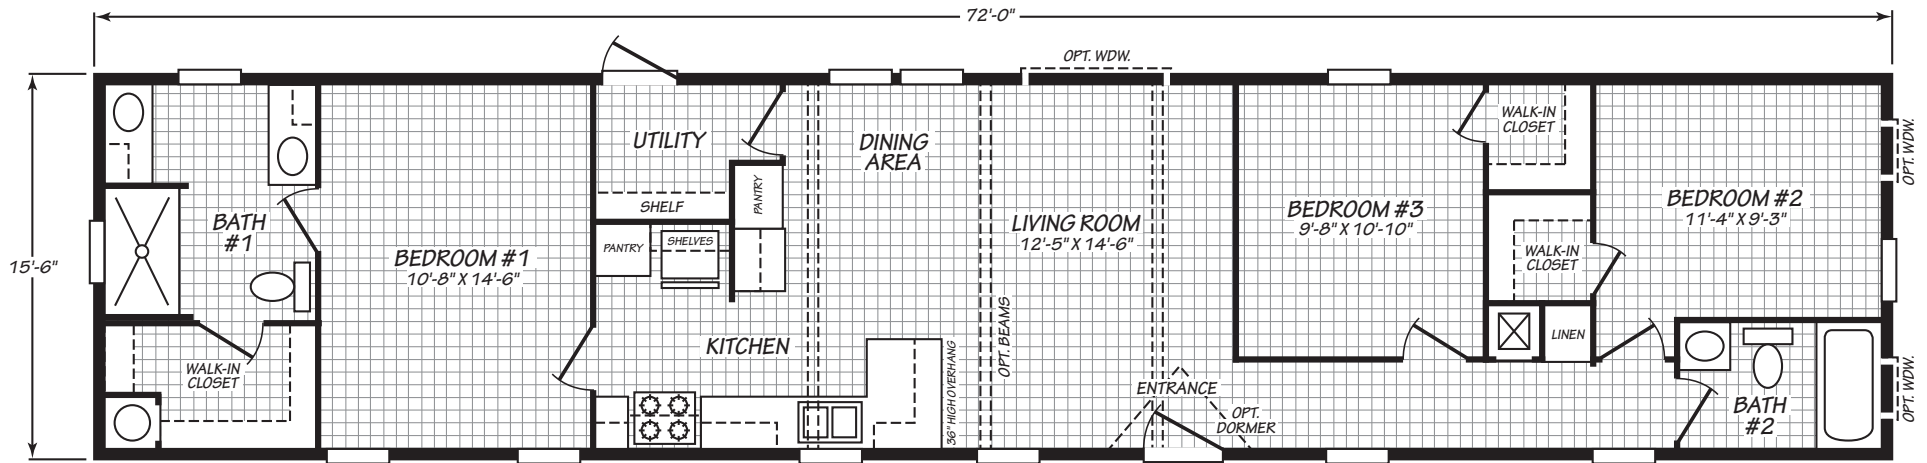

XTREME

MODEL 16723H

3 Bedroom • 2 Bath • 1,116 Square Feet

©2024 FLEETWOOD HOMES INC. ALL RIGHTS RESERVED

Important: Because we continually update and modify our products, it is important for you to know that our brochures and literature are for illustrative purposes only. **ILLUSTRATIONS MAY SHOW OPTIONAL FEATURES.** All information contained herein may vary from the actual home we build. Dimensions are nominal length and width measurements are from exterior wall to exterior wall. We reserve the right to make changes at any time, without notice or obligation, in prices, colors, materials, specifications, features and models. Please check with your retailer for specific information about the home you select.