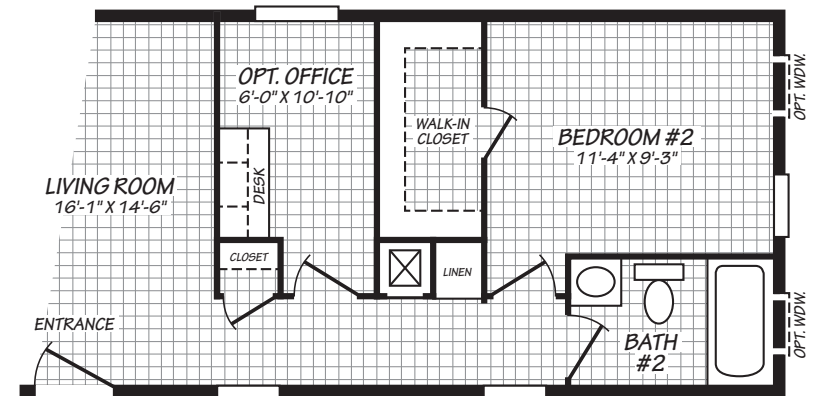

XTREME

MODEL 16723H

3 Bedroom • 2 Bath • 1,116 Square Feet

©2024 FLEETWOOD HOMES INC. ALL RIGHTS RESERVED

Important: Because we continually update and modify our products, it is important for you to know that our brochures and literature are for illustrative purposes only. **ILLUSTRATIONS MAY SHOW OPTIONAL FEATURES.** All information contained herein may vary from the actual home we build. Dimensions are nominal length and width measurements are from exterior wall to exterior wall. We reserve the right to make changes at any time, without notice or obligation, in prices, colors, materials, specifications, features and models. Please check with your retailer for specific information about the home you select.