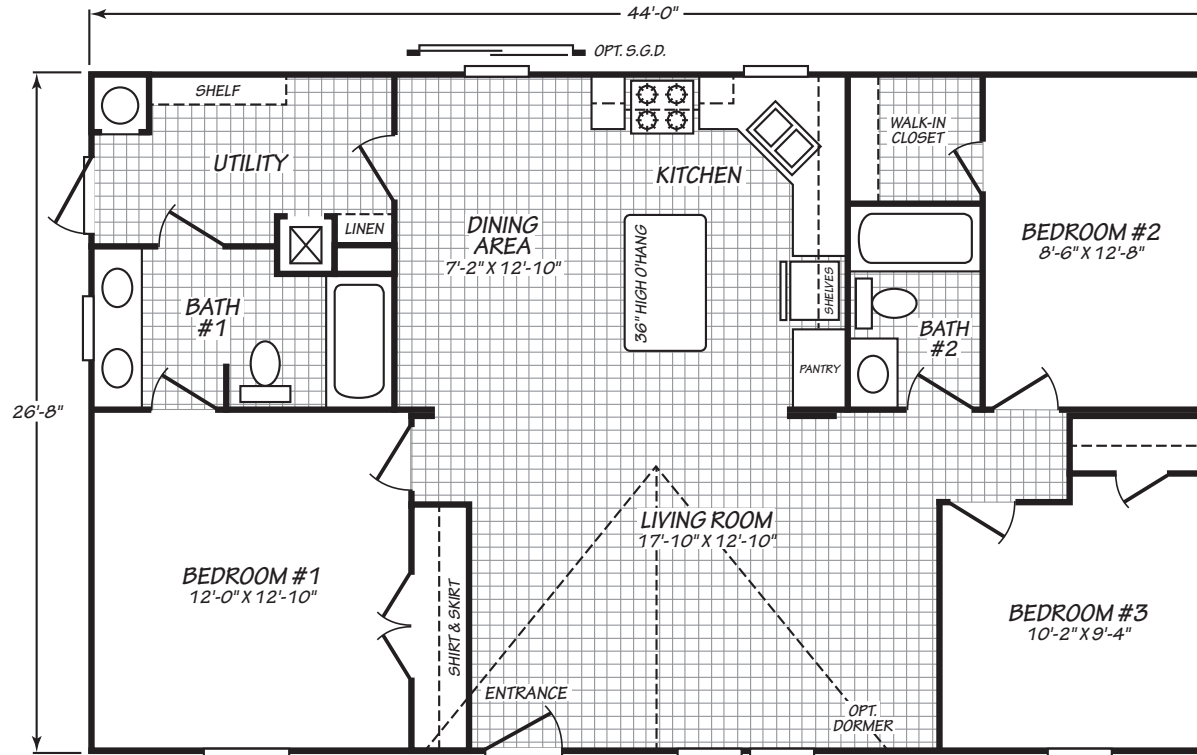

XTREME

MODEL 28443W

3 Bedroom • 2 Bath • 1,173 Square Feet

©2023 FLEETWOOD HOMES INC. ALL RIGHTS RESERVED

Important: Because we continually update and modify our products, it is important for you to know that our brochures and literature are for illustrative purposes only. **ILLUSTRATIONS MAY SHOW OPTIONAL FEATURES.** All information contained herein may vary from the actual home we build. Dimensions are nominal length and width measurements are from exterior wall to exterior wall. We reserve the right to make changes at any time, without notice or obligation, in prices, colors, materials, specifications, features and models. Please check with your retailer for specific information about the home you select.