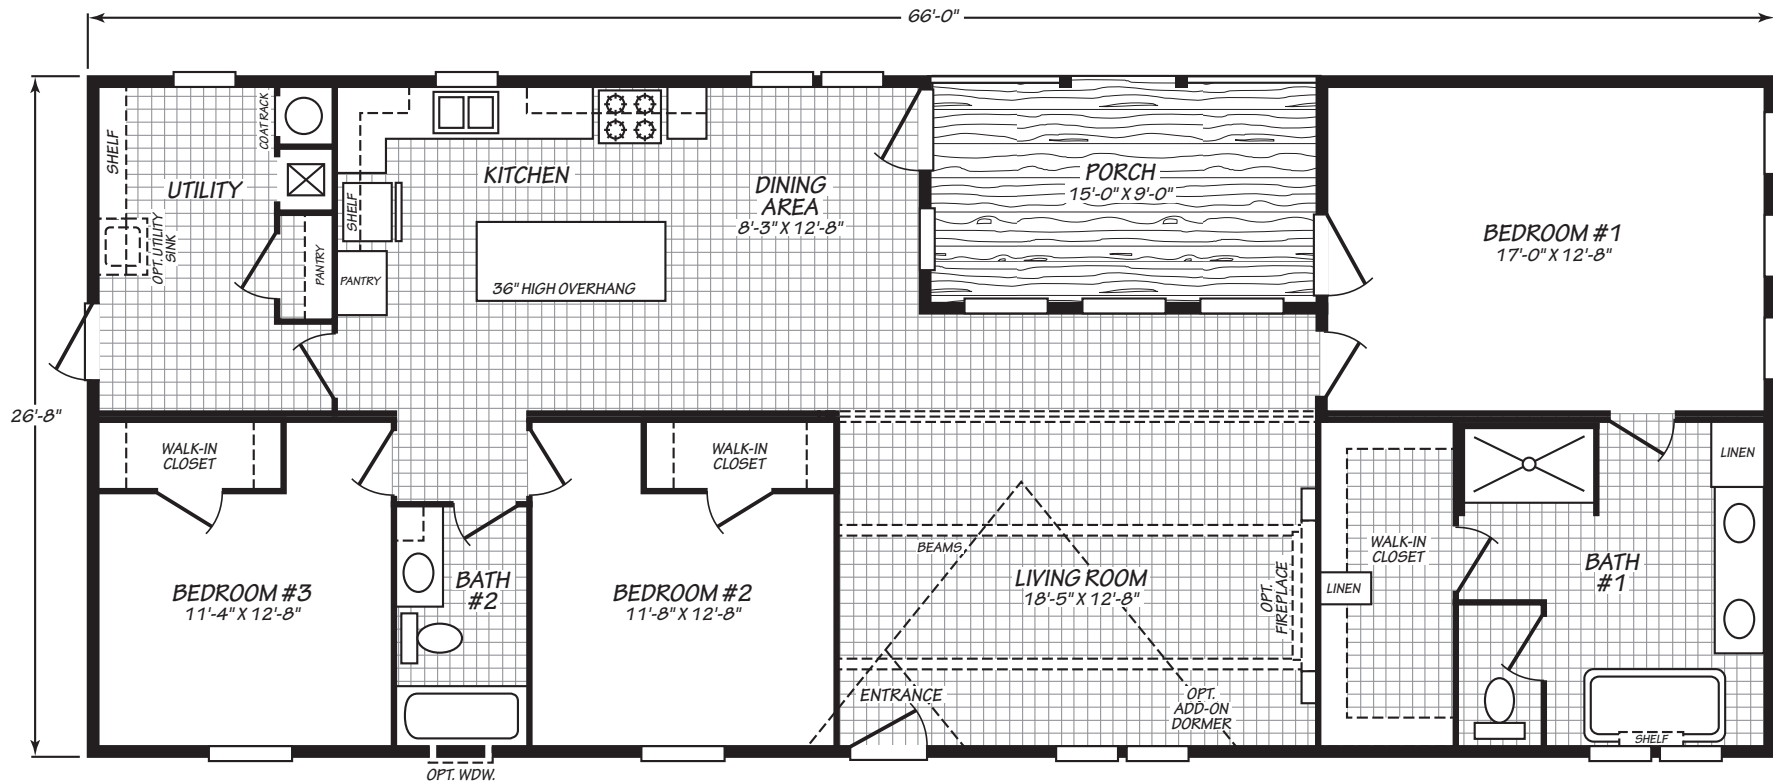

XTREME

MODEL 28663P

3 Bedroom • 2 Bath • 1,625 Square Feet

©2024 FLEETWOOD HOMES INC. ALL RIGHTS RESERVED

Important: Because we continually update and modify our products, it is important for you to know that our brochures and literature are for illustrative purposes only. **ILLUSTRATIONS MAY SHOW OPTIONAL FEATURES.** All information contained herein may vary from the actual home we build. Dimensions are nominal length and width measurements are from exterior wall to exterior wall. We reserve the right to make changes at any time, without notice or obligation, in prices, colors, materials, specifications, features and models. Please check with your retailer for specific information about the home you select.