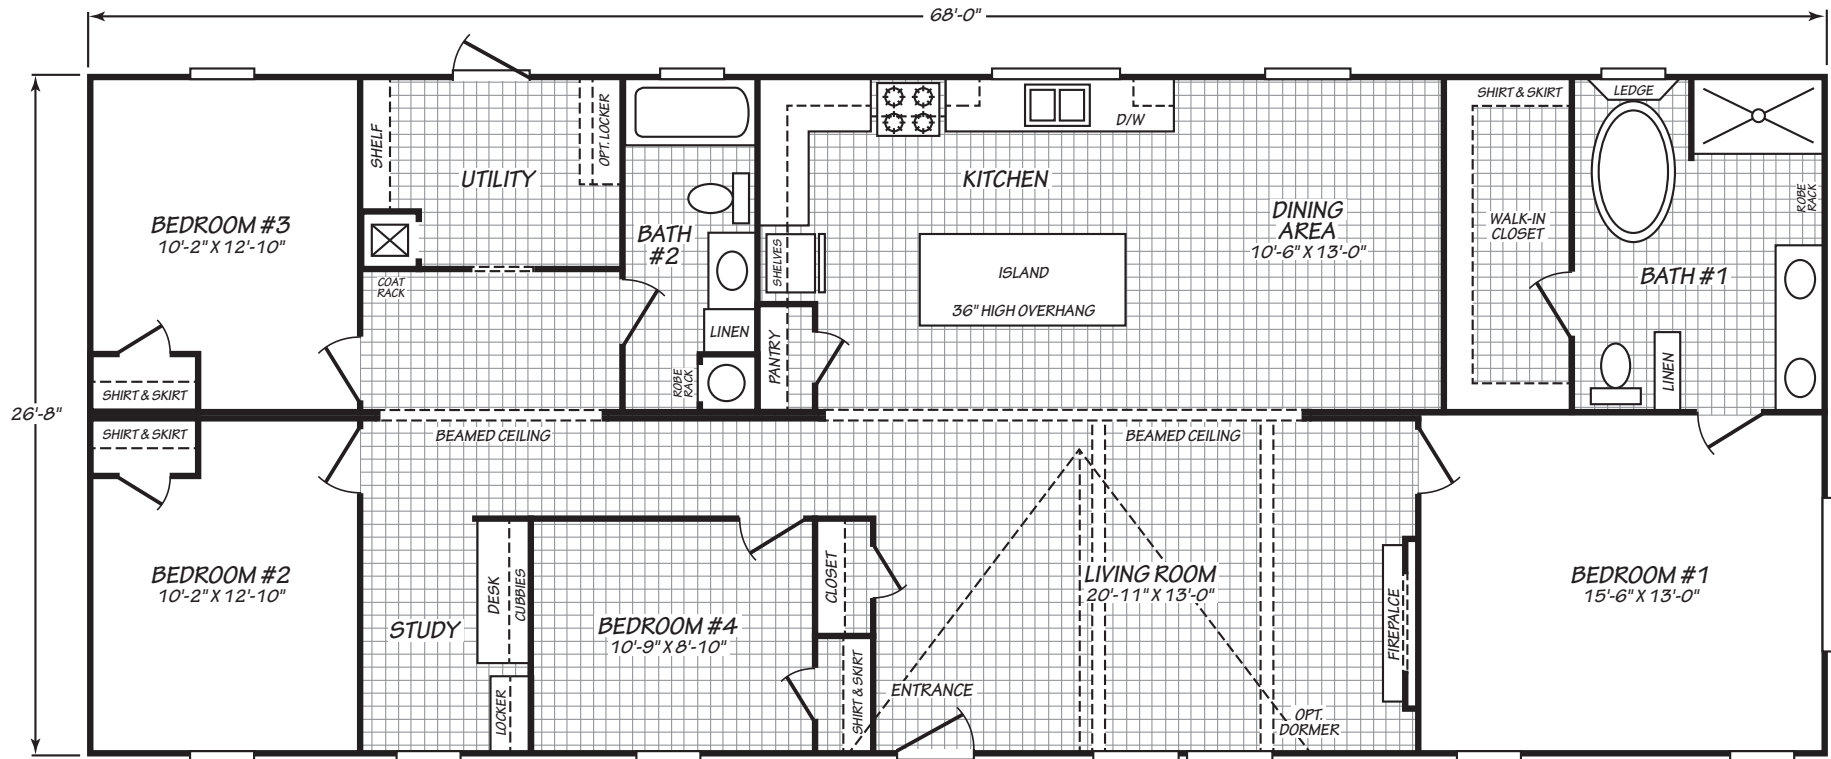

SANDALWOOD XL

MODEL 28684Y

4 Bedroom • 2 Bath • 1,813 Square Feet

©2022 FLEETWOOD HOMES INC. ALL RIGHTS RESERVED

Important: Because we continually update and modify our products, it is important for you to know that our brochures and literature are for illustrative purposes only. **ILLUSTRATIONS MAY SHOW OPTIONAL FEATURES.** All information contained herein may vary from the actual home we build. Dimensions are nominal length and width measurements are from exterior wall to exterior wall. We reserve the right to make changes at any time, without notice or obligation, in prices, colors, materials, specifications, features and models. Please check with your retailer for specific information about the home you select.